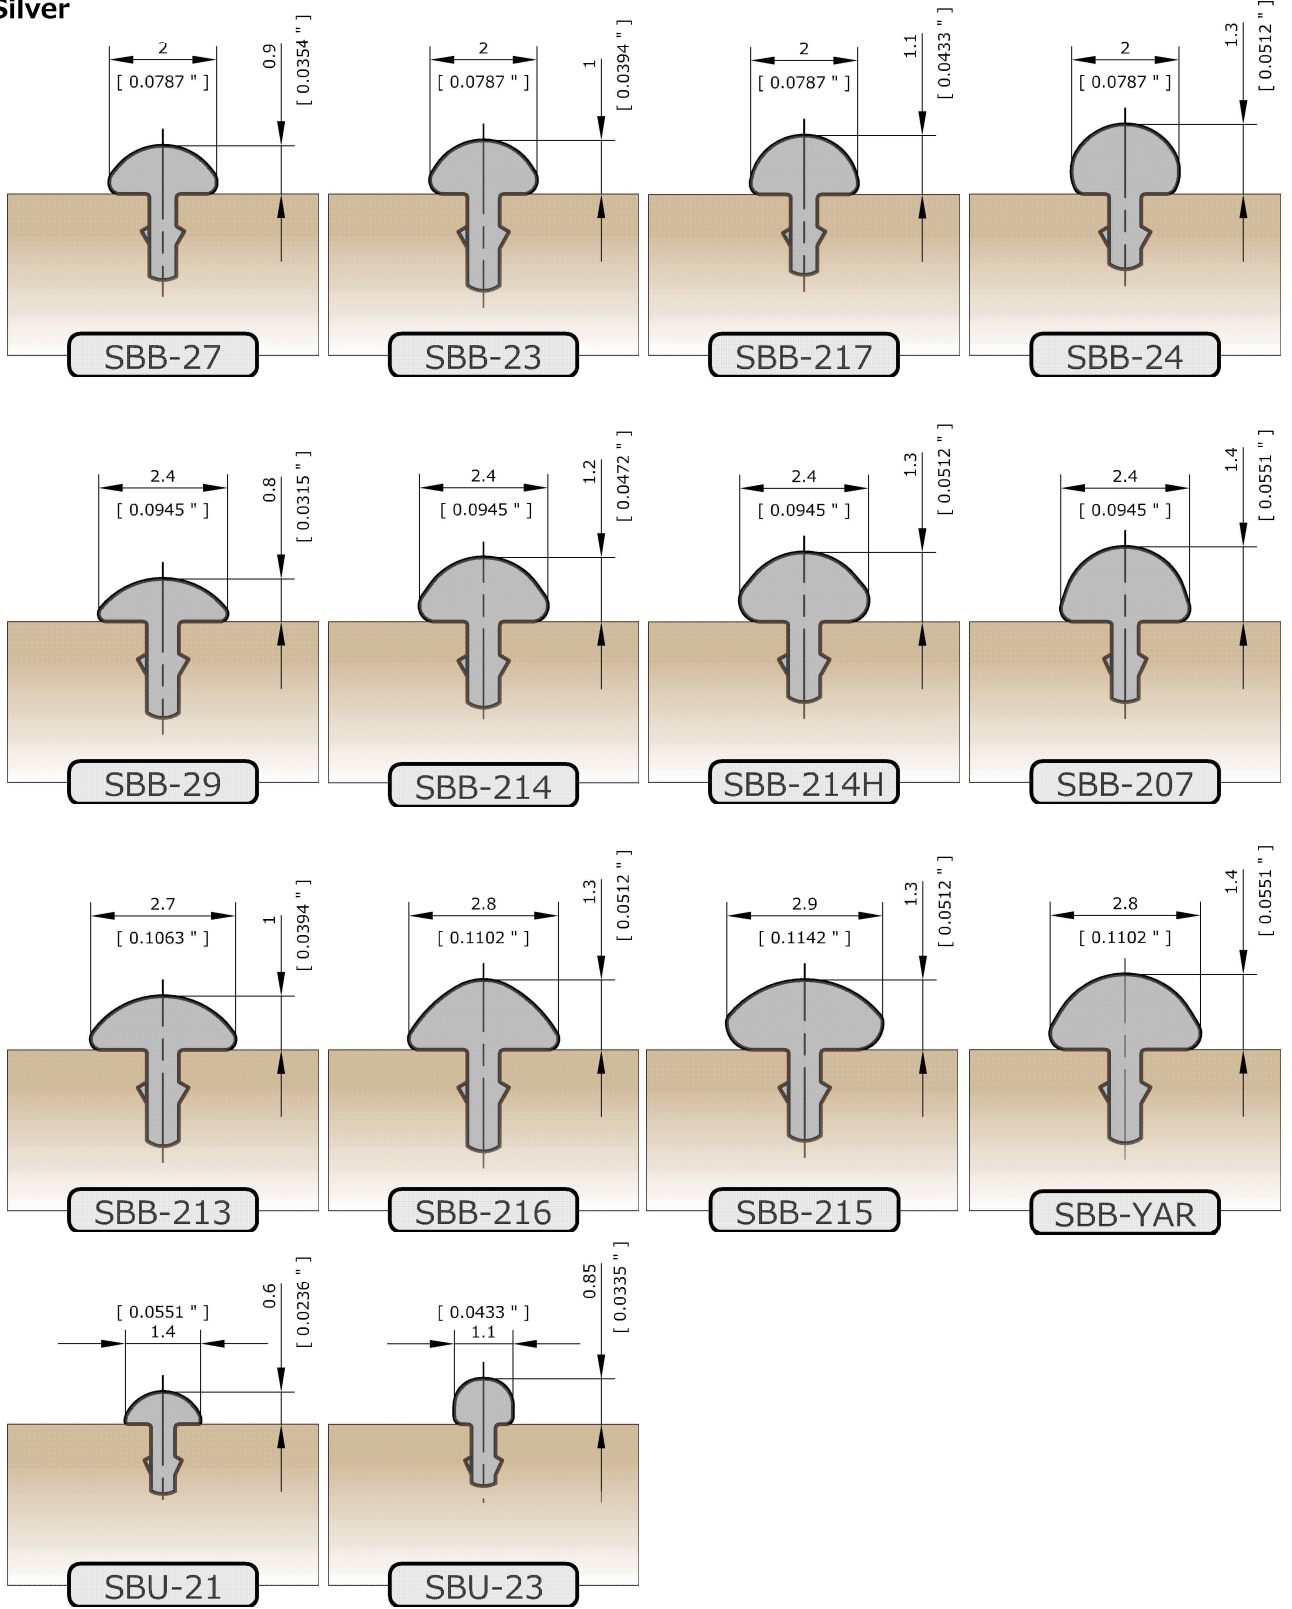

SANKO FRET LINE UP

Nickel Silver

Stainless Steel